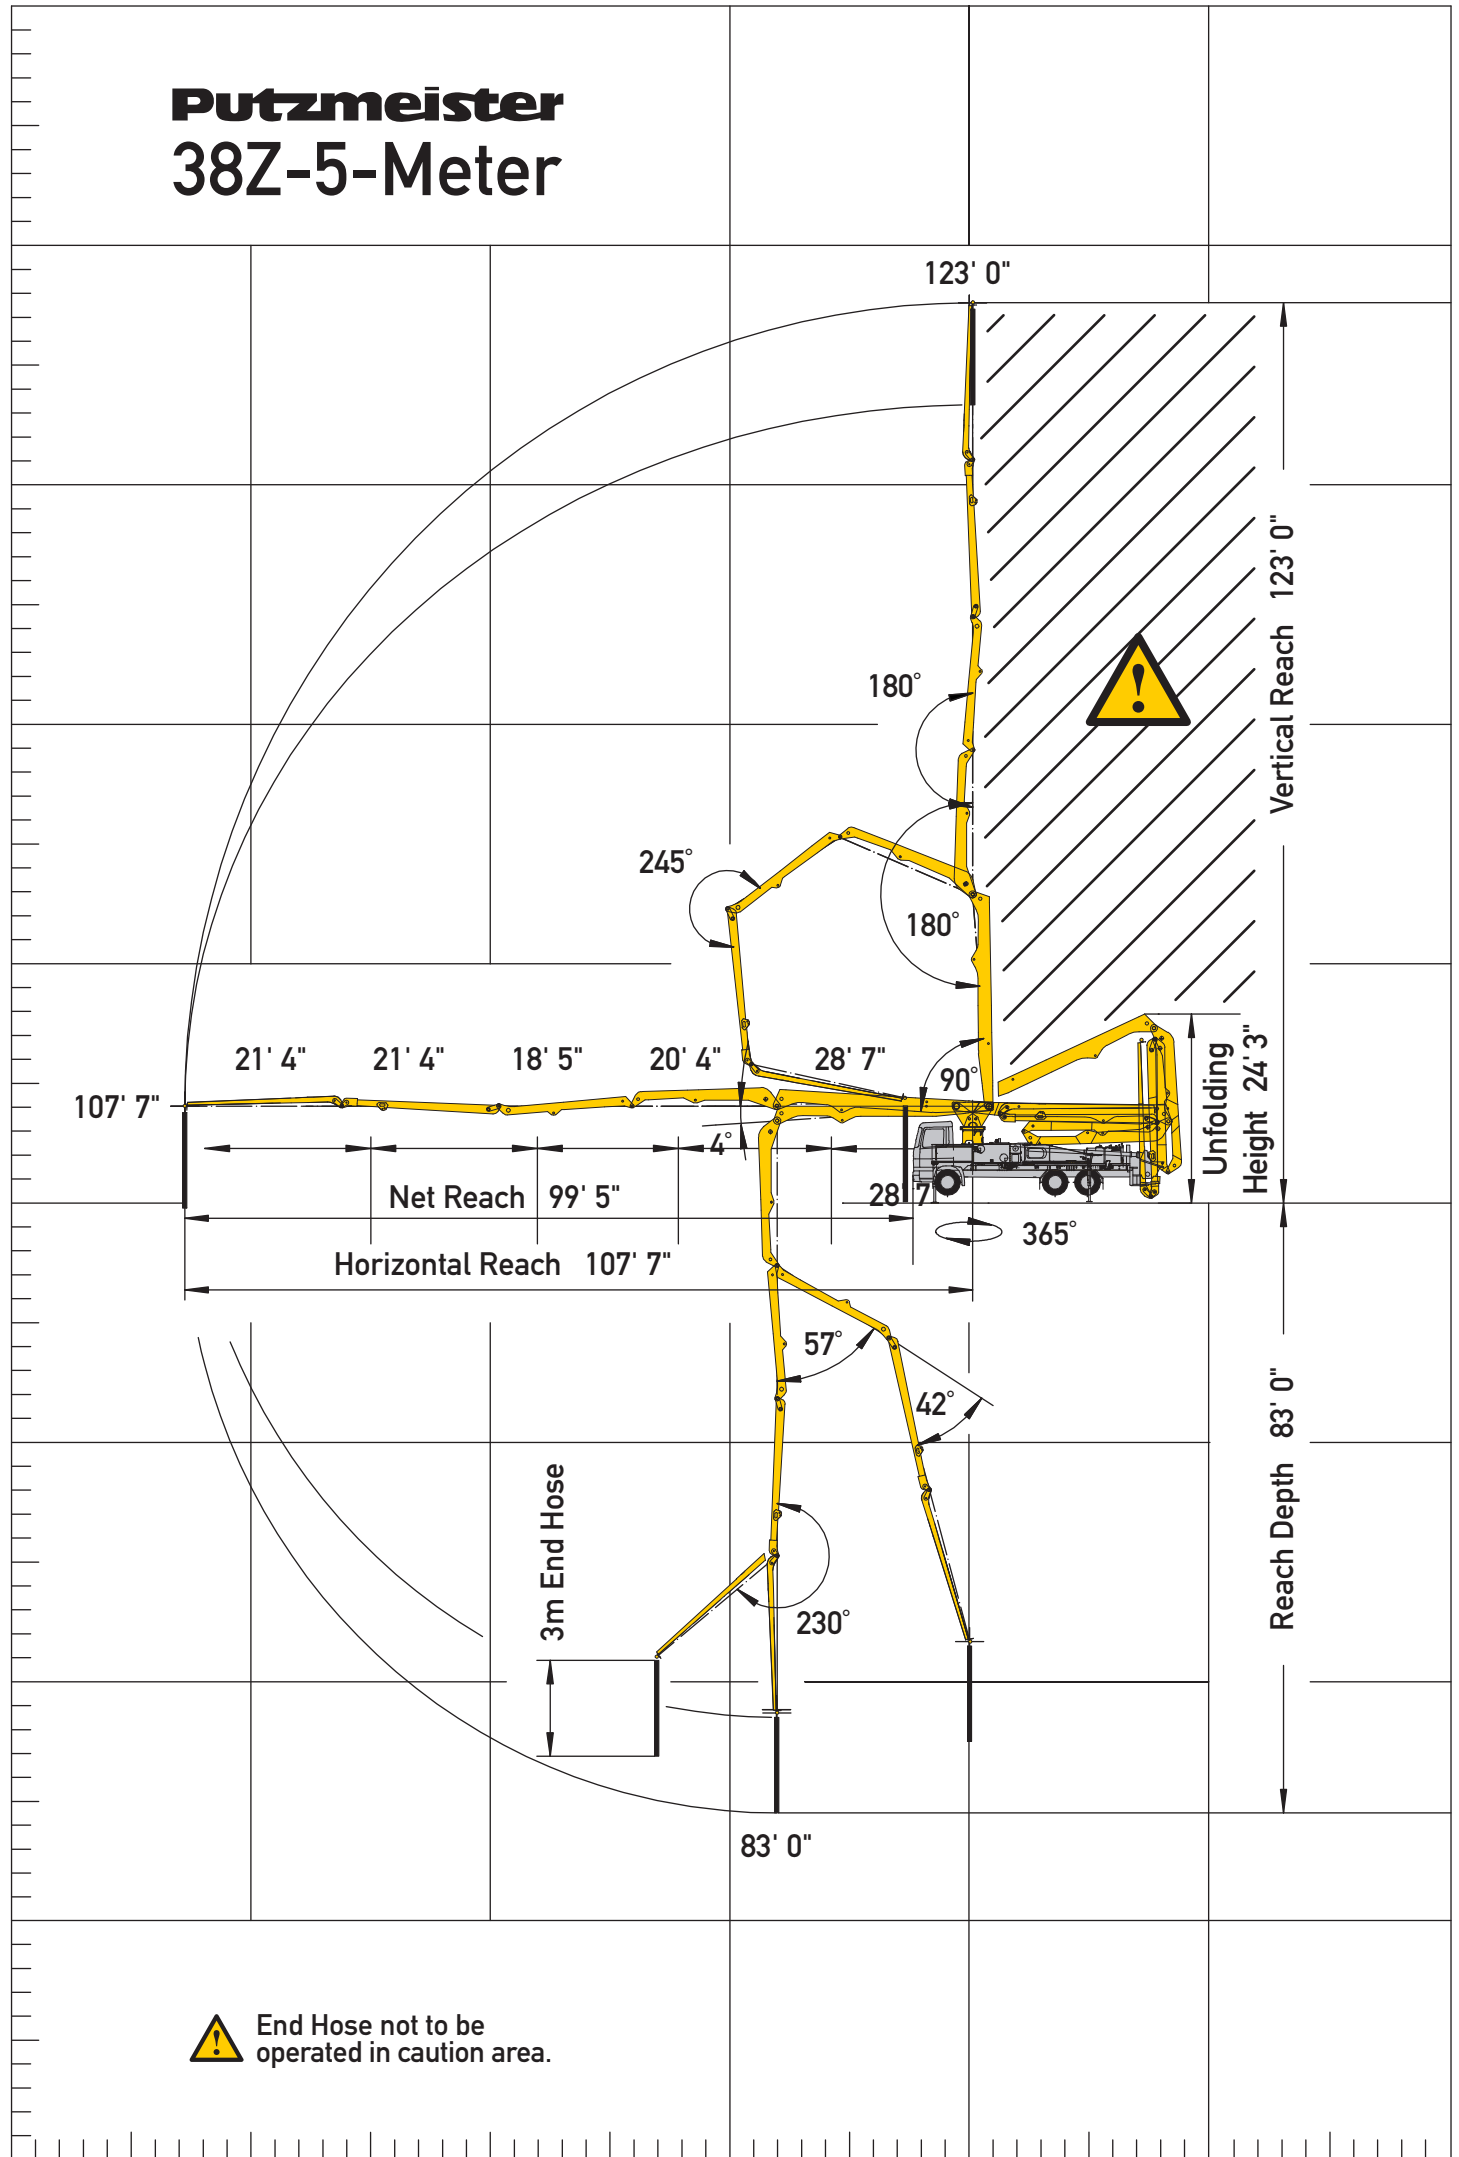

50m
164' 0"

40m
131' 3"

30m
98' 5"

20m
65' 7"

10m
32' 10"

0

10m
32' 10"

20m
65' 7"

30m
98' 5"

40m
131' 3"

Putzmeister 38Z-5-Meter

 End Hose not to be operated in caution area.

40m
131' 3"

30m
98' 5"

20m
65' 7"

10m
32' 10"

0

10m
32' 10"

20m
65' 7"